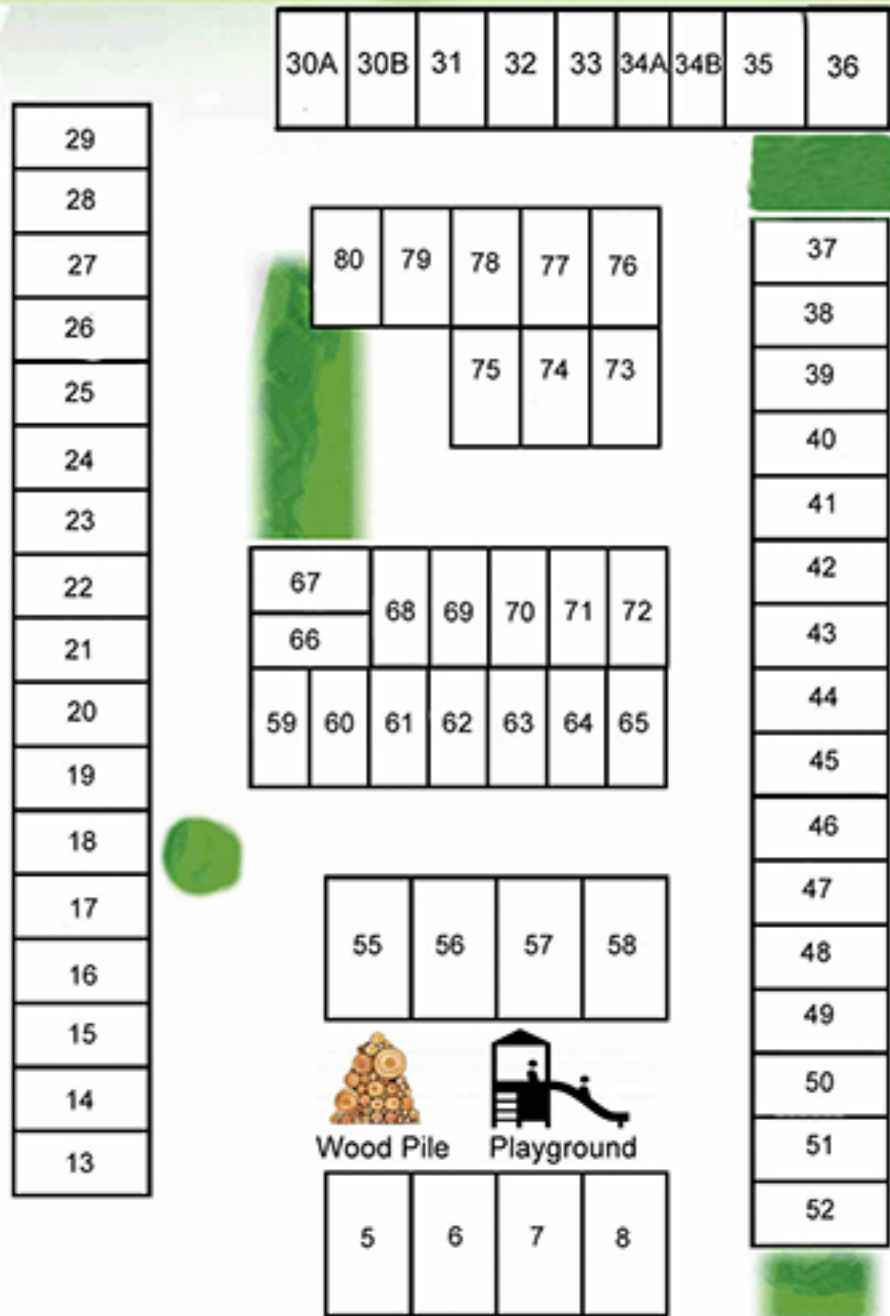

# McGoverns RV & MARINE CAMPGROUND

**LEGEND**

-  Sewer Station
-  Shower/Laundromat/Washrooms
-  Concession/Office

**EXIT**

**ENTRANCE**

**EMERGENCY  
EXIT  
ONLY**